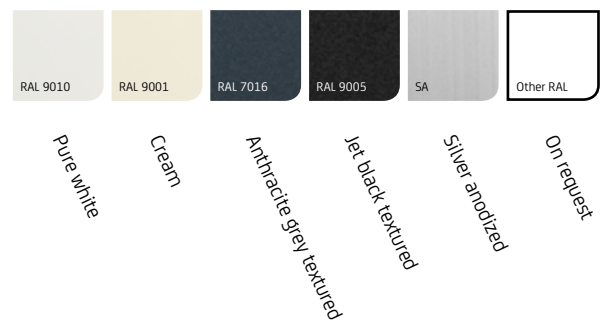

## Characteristics

- Wide range of colour options
- Fabric fully protected in cassette
- Appealing teardrop design
- Available with or without valance
- Available with manual or electrical control system

## Colours