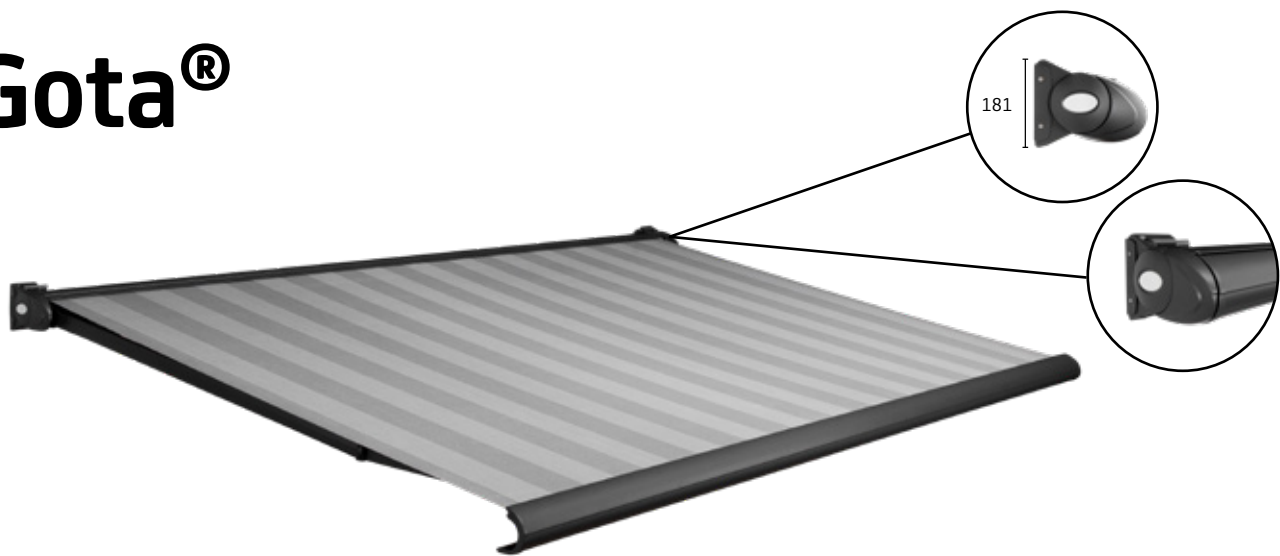

# Gota®

The Gota, a highly popular terrace awning due to its design and the wide range of available colours. When closed it has an appealing oval shape. The adjusting device of the Gota is covered behind beautifully finished teardrop covers. These stylistic features do not detract from its quality at all. It can be installed in almost every situation due to its unique installation possibilities. If you are looking for a stylish and high quality terrace awning, then Gota is the model for you.

## Characteristics

- Wide range of colour options
- Fabric fully protected in cassette
- Appealing teardrop design
- Available with or without valance
- Available with manual or electrical control system

## Maximum dimensions

	Width	Projection
Gota	6000 mm	2500 mm
Gota	5500 mm	3000 mm