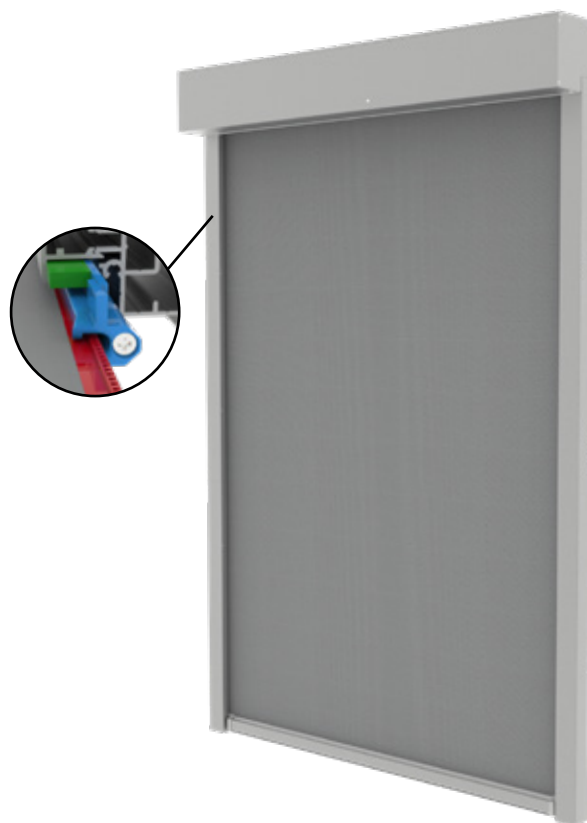

SOLID SCREEN[®]

Niche and Niche XS

Your sun protection system dealer:

SOLID SCREEN[®]

Niche and Niche XS

The SolidScreen Niche and Niche XS distinguish themselves in the way they are installed. The Niche and Niche XS are ideally suited for installation during the construction of new premises. However, these screens can also be fitted to existing residential properties.

The screen headbox is actually integrated in either the reveal or cavity wall, this renders it invisible from the exterior. The façade therefore maintains its sharp lines, regardless whether the screen is open or closed.

Characteristics

-  Heat and light-resistant
-  Unobstructed outside view
-  Energy savings of up to 30%
-  Wind-resistant up to 90 mph
-  Installable in reveal or cavity

Headboxes

Square

Colours

Maximum dimensions

	Width	Height
SolidScreen Niche	5000 mm	2000 mm
SolidScreen Niche	3000 mm	3500 mm
SolidScreen Niche (XS)	4000 mm	3000 mm