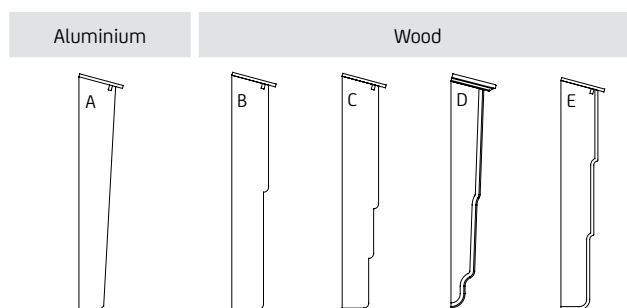

Side panels