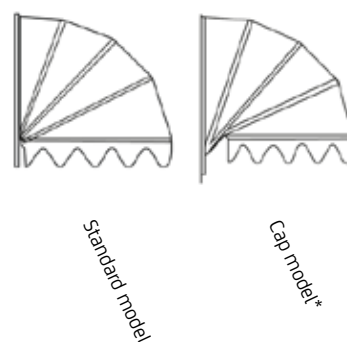

Models

Characteristics

- Handcrafted
- Nostalgic appearance
- Also blocks light from the side
- Available in both aluminum and wood
- Supplied with valance (straight or wavy)
- Available with manual or electric control