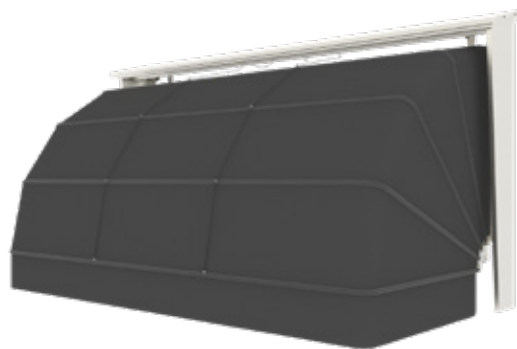

Dutch canopies

Canopy Wood, Canopy Aluminium

Dutch canopies, nostalgic and handcrafted awnings. Not entirely unjustified, because our canopies are still manufactured in a traditional way. No large machines or huge production lines, but a professional with talent, extended knowledge of the product and his tools. A distinguishing factor of the canopy is that it also blocks sunlight from the side.

When it comes to appearance, the Dutch canopy is perhaps the most customizable product in our range. Do you like a modern aluminum canopy, or do you prefer a traditional wooden one? Perhaps even a combination of both? It's possible. You can also choose from various side panels, covers, colors, fabrics and decorative bands. Everything to put together the perfect Dutch canopy for you. If you are a bit overwhelmed by all the options, ask your dealer for a tailor-made advice.