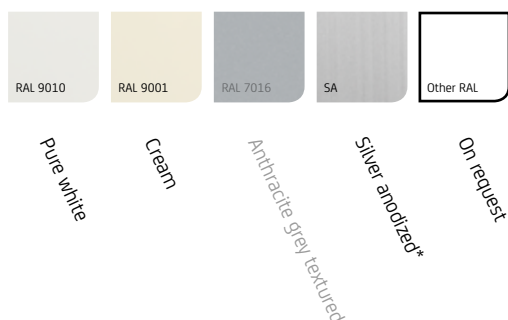

When it comes to appearance, the Dutch canopy is perhaps the most customizable product in our range. Do you like a modern aluminum canopy, or do you prefer a traditional wooden one? Perhaps even a combination of both? It's possible. You can also choose from various side panels, covers, colors, fabrics and decorative bands. Everything to put together the perfect Dutch canopy for you. If you are a bit overwhelmed by all the options, ask your dealer for a tailor-made advice.

### Models

### Colours