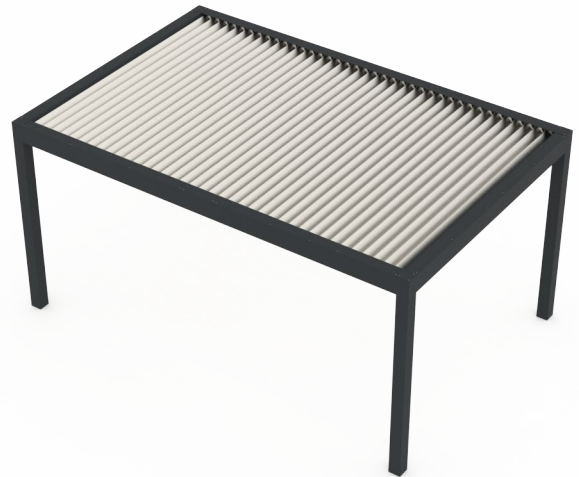

# CIVARA<sup>®</sup>

Louvered canopy

Your sun protection system dealer:

### Colours

Pure white (gloss)\*

Pure white (matte)\*\*

Anthracite grey, textured

On request

\*Frame

\*\*Only slats

### Maximum dimensions

	Width	Depth	Height***
Max. per Divara	4000 mm	6076 mm	2745 mm

\*\*\*Please note that this refers to the maximum clearance height. With its clearance height of 2745 mm, the total height of the Divara slatted roof is 3003 mm (clearance height + 258 mm).