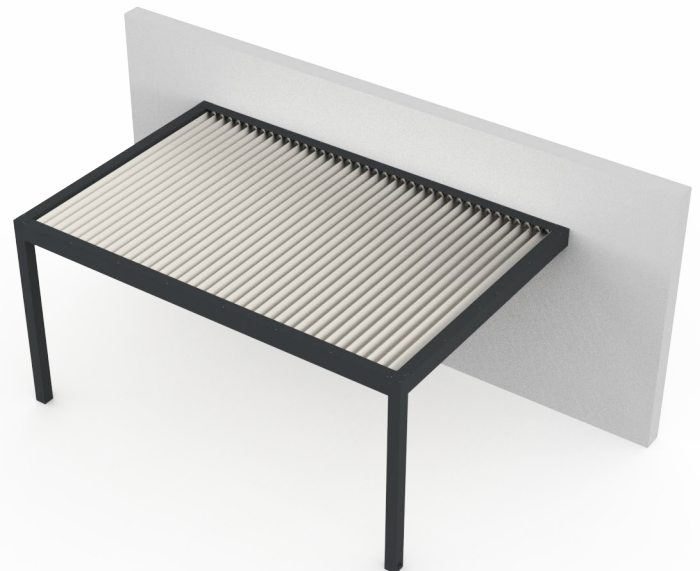

# CIVARA<sup>®</sup>

Louvered canopy

Your sun protection system dealer:

### Colours

Pure white (gloss)\*

Pure white (matte)\*\*

Anthracite grey, textured

On request

\*Frame

\*\*Only slats

### Maximum dimensions

	Width	Depth	Height***
Max. per Divara	4000 mm	6076 mm	2745 mm

\*\*\*Please note that this refers to the maximum clearance height. With its clearance height of 2745 mm, the total height of the Divara slatted roof is 3003 mm (clearance height + 258 mm).